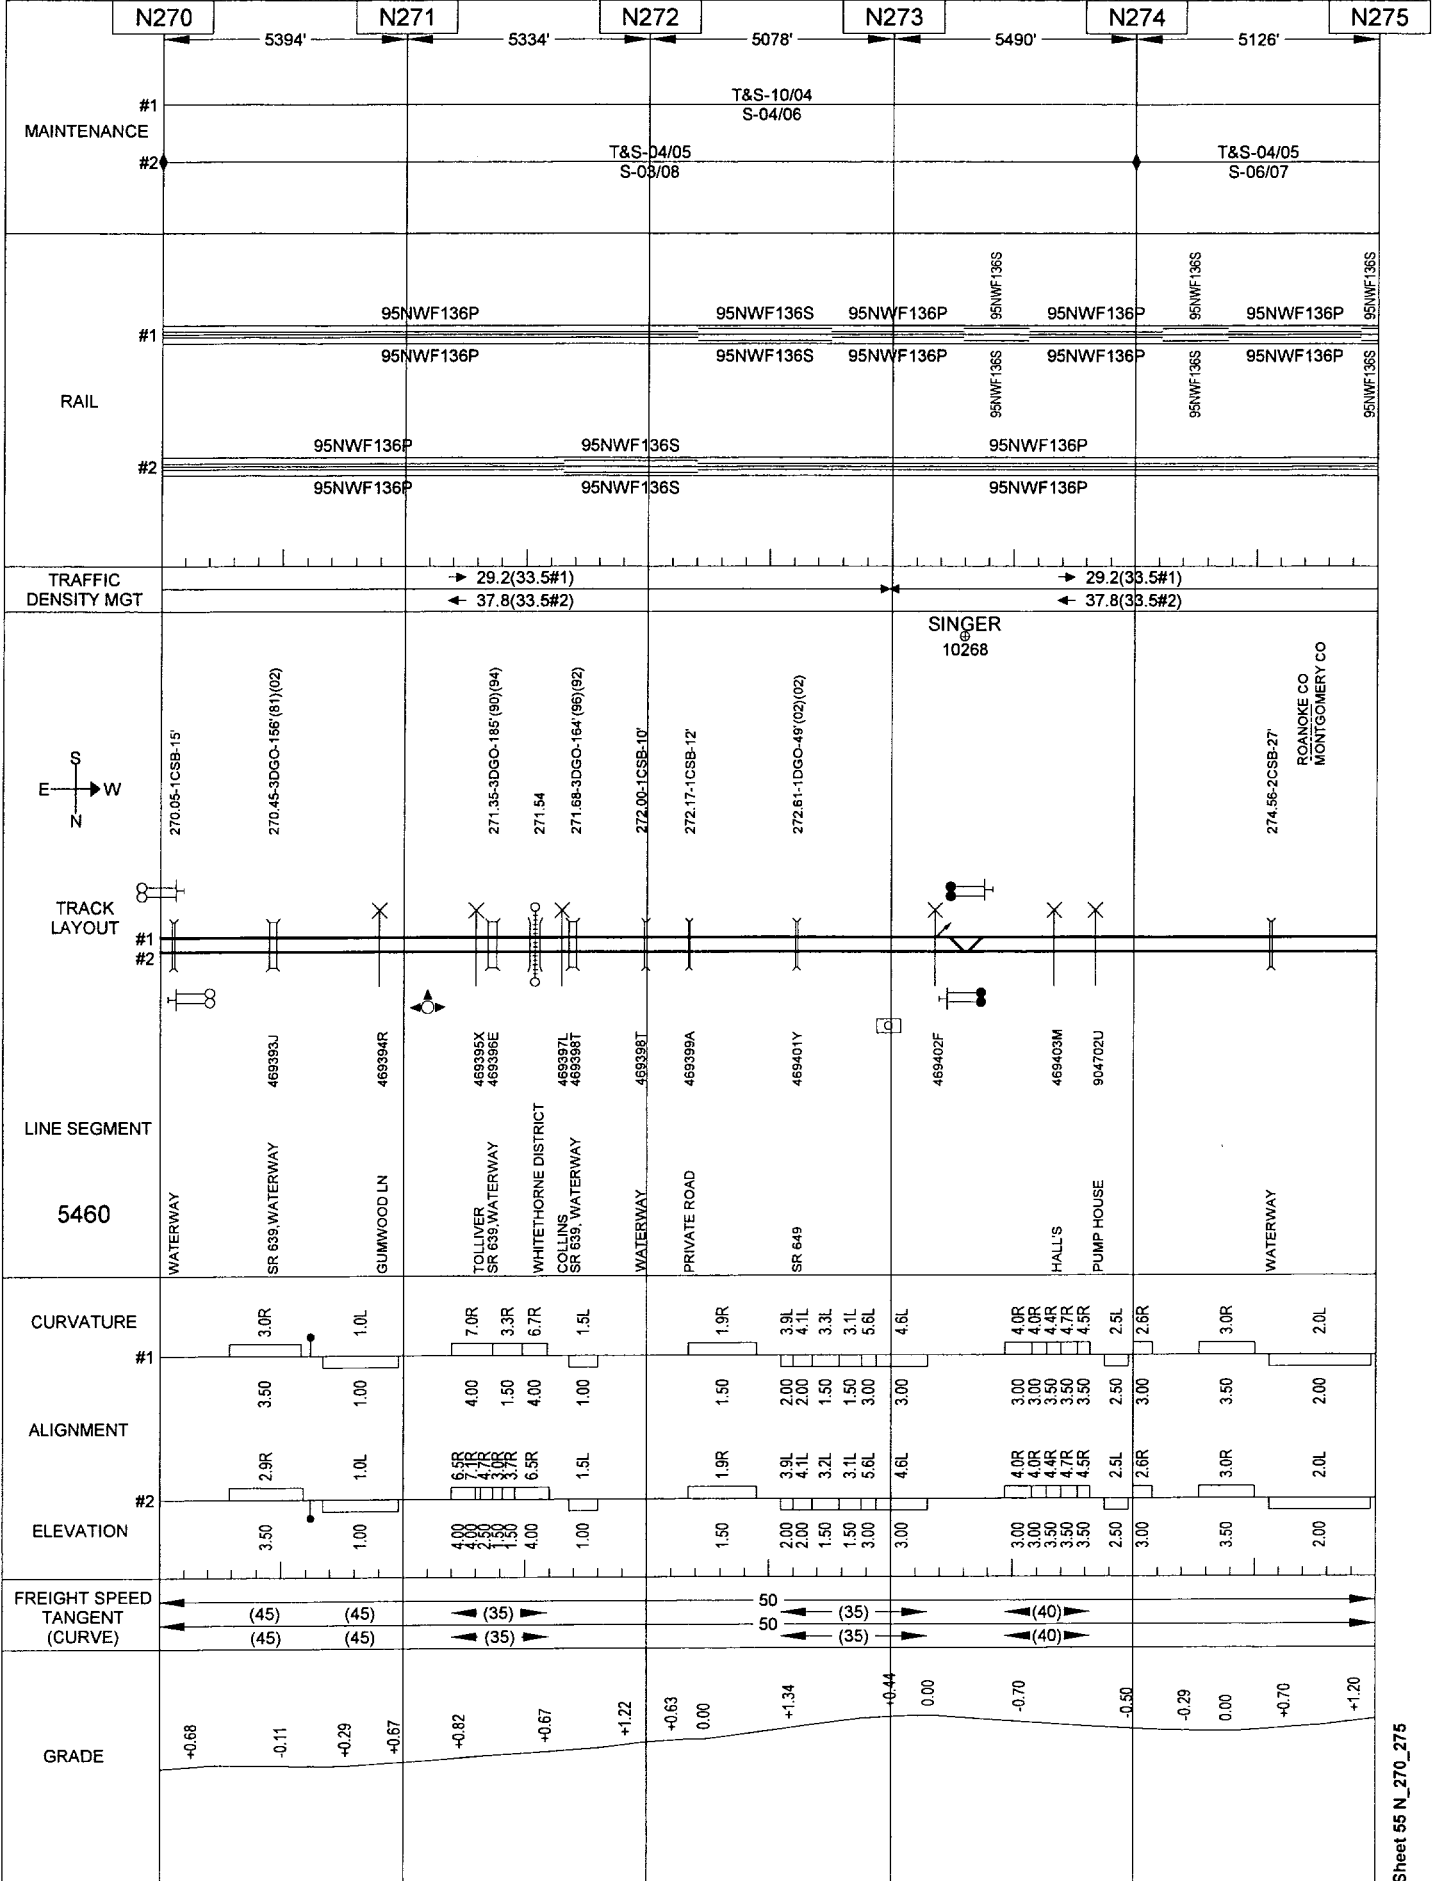

09/16/2008

CHRISTIANSBURG

068

ROANOKE-WALTON

VIRGINIA

09/16/2008

CHRISTIANSBURG

069

ROANOKE-WALTON

VIRGINIA